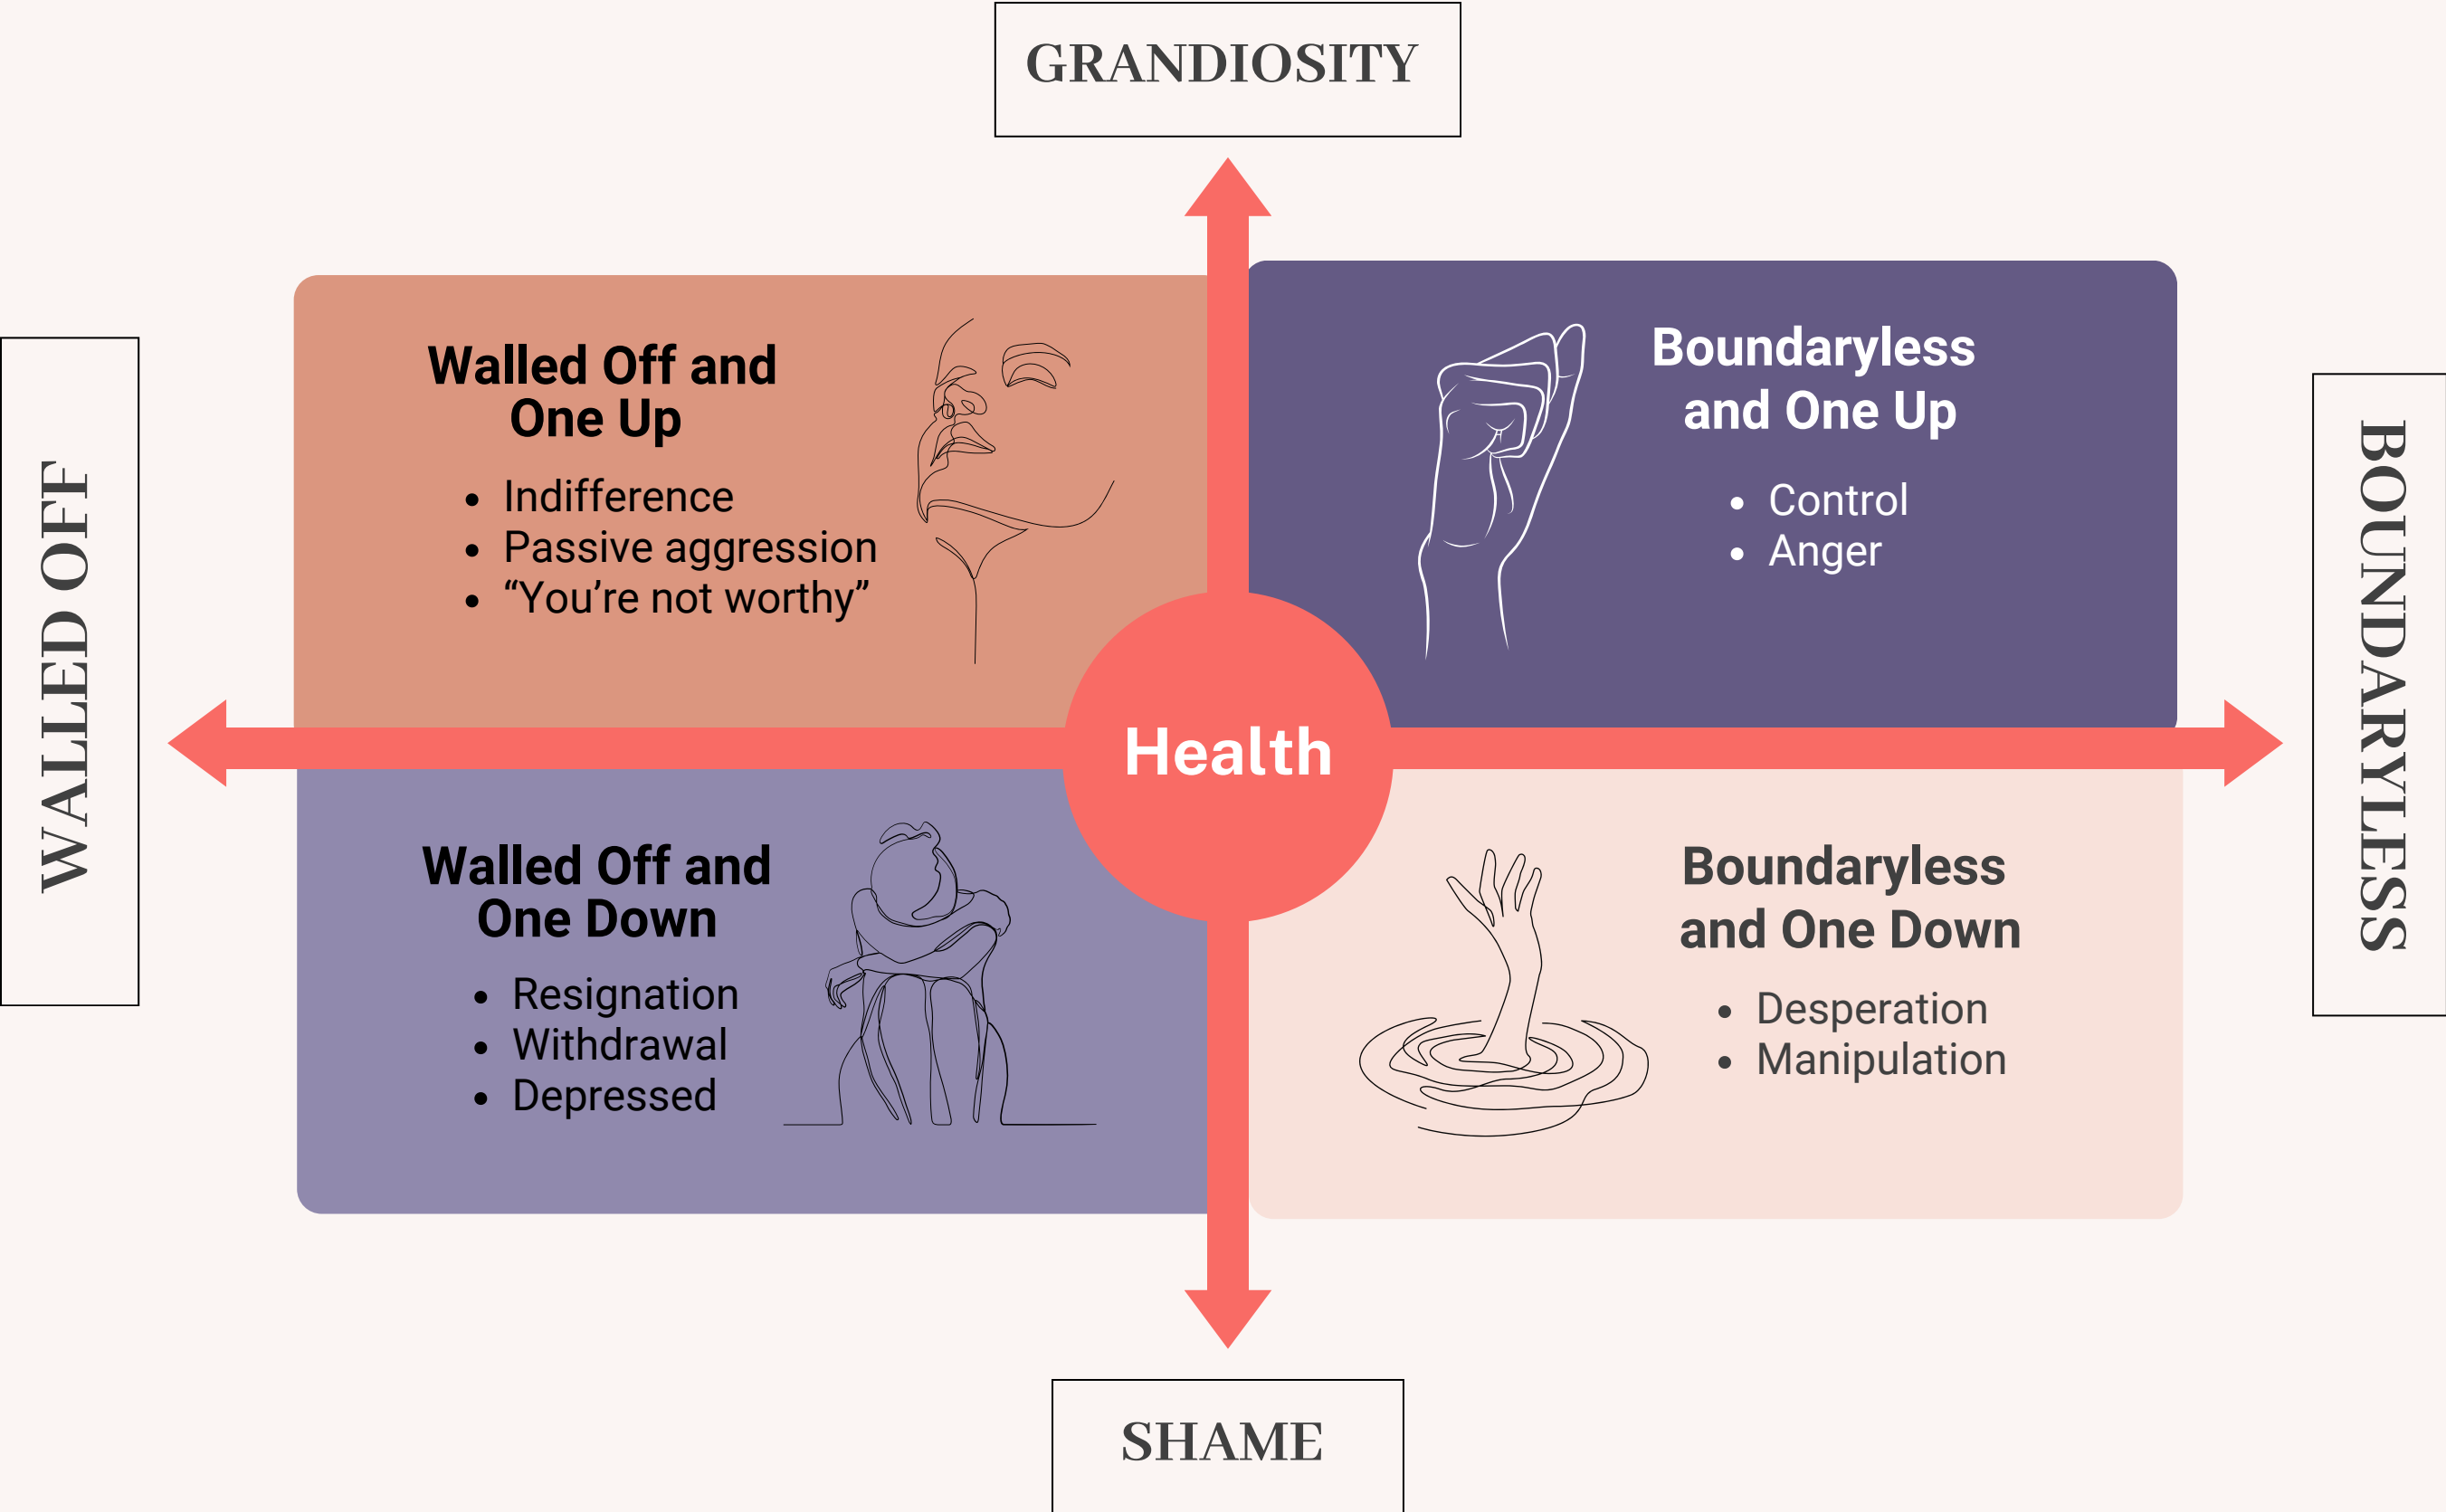

The Relationship Grid | Relational Life Therapy

*This Relationship Grid is a key component of the Terry Real Relational Life Therapy Model